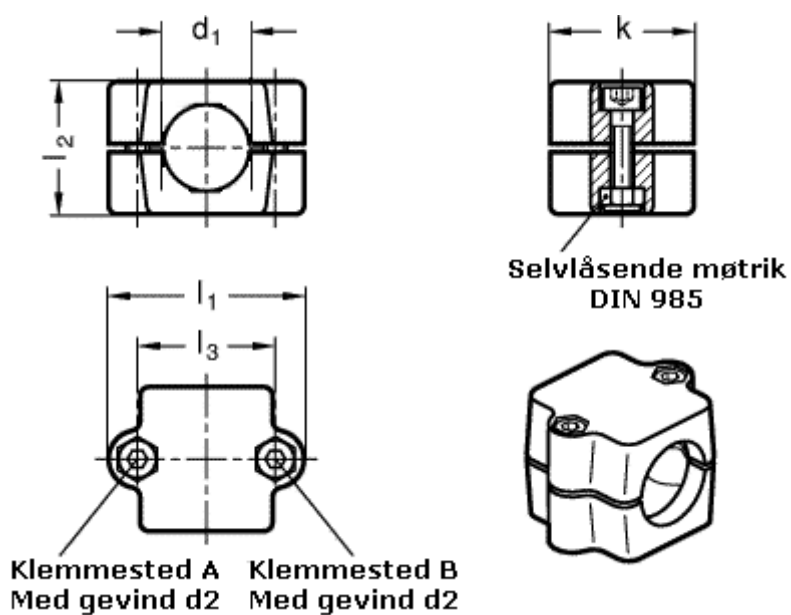

Article number: 20241B42422SW
Description: E+G Tube connector
GN 241-B42-42-SW

Measures

d1 = 42
d2 = M10
k = 76
l1 = 98
l2 = 70
l3 = 73